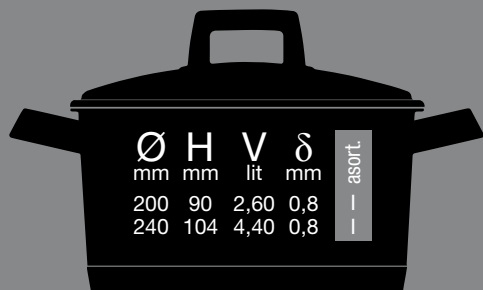

Art.001600

- Plitka šerpa sa poklopcem
- Casserole with lid
- Faitout demi-haut avec couvercle
- Мелкая кастрюля с крышкой