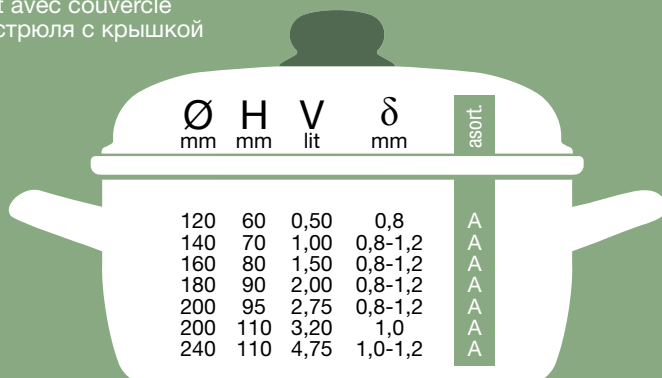

Art.000470

- Plitka šerpa sa poklopcem
- Casserole with lid
- Faitout haut avec couvercle
- Мелкая кастрюля с крышкой

Art.000480

- Kaserola
- Saucepan
- Casserolae
- Ковш

Ø	H	V	δ	asort.
mm	mm	lit	mm	
120	60	0,50	0,8	A
140	70	1,00	0,8-1,2	A
160	80	1,50	0,8-1,2	A
180	90	2,00	0,8-1,2	A
200	95	2,75	0,8-1,2	A