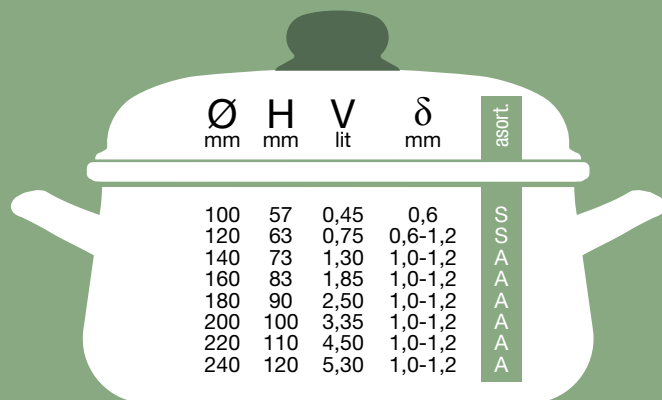

Art.000340

- Plitka šerpa sa poklopcem
- Casserole with lid
- Faitout haut avec couvercle
- Мелкая кастрюля с крышкой