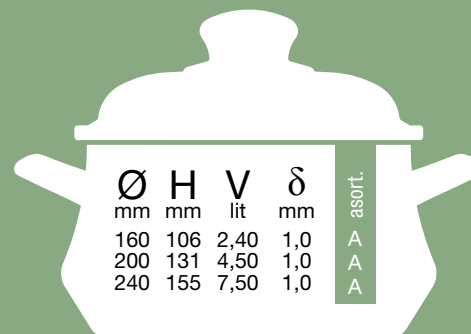

Art.000424

- Duboka šerpa sa poklopcem
- Stew pot with lid
- Faitout haut avec couvercle
- Мелкая кастрюля с крышкой