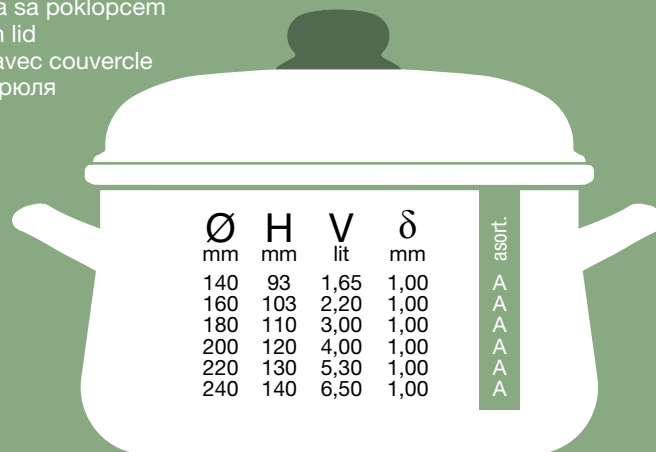

Art.000350

- Duboka šerpa sa poklopcem
- Stew pot with lid
- Faitout haut avec couvercle
- Мелкая кастрюля с крышкой