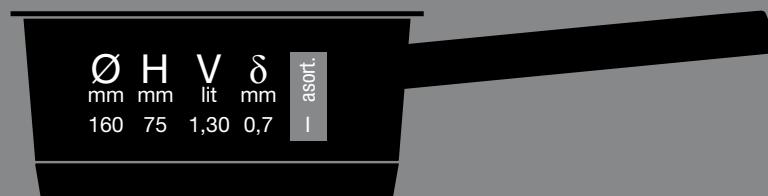

Art.001620

- Kaserola
- Saucepan
- Casserole
- Ковш