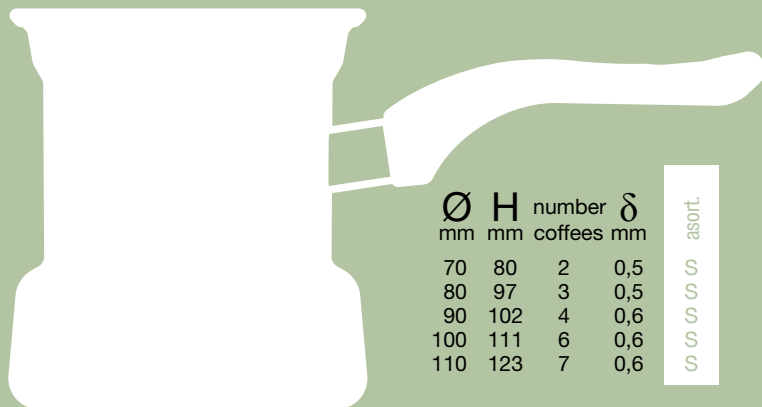

COFFEE POTS are produced in different sizes from one to 12 cups of coffee, with a number of different handles.

Art.000920

- Džezva "Takovo"
- Coffee pot with bakelite handle
- Cafetière avec poignée bakélite
- Турка с бакелитной ручкой