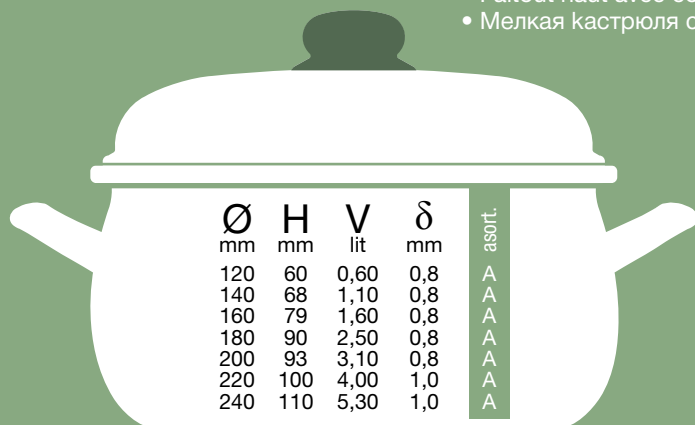

Art.000380

- Plitka šerpa sa poklopcem
- Casserole with lid
- Faitout haut avec couvercle
- Мелкая кастрюля с крышкой