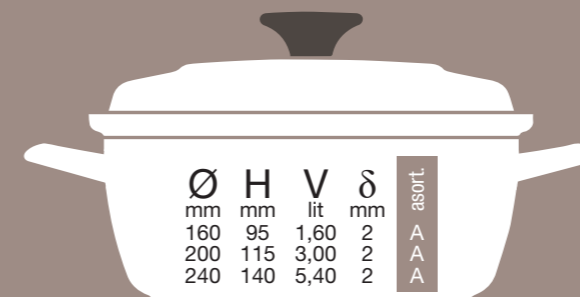

Art.000692

- Duboka šerpa sa poklopcem
- Stew pot with lid
- Faitout haut avec couvercle
- Мелкая кастрюля с крышкой