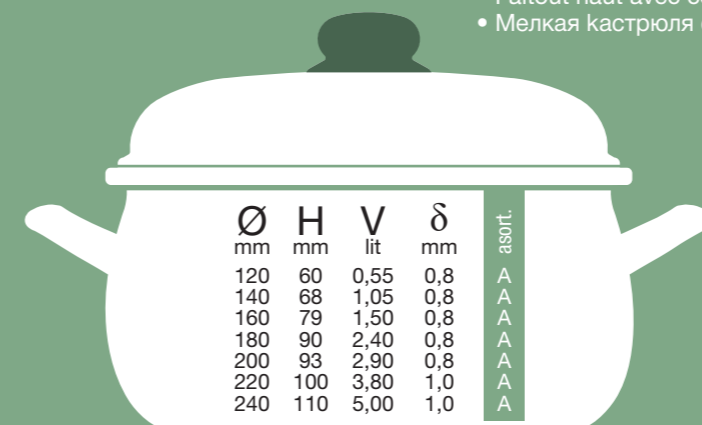

Art.000380

- Plitka šerpa sa poklopcem
- Casserole with lid
- Faitout haut avec couvercle
- Мелкая кастрюля с крышкой