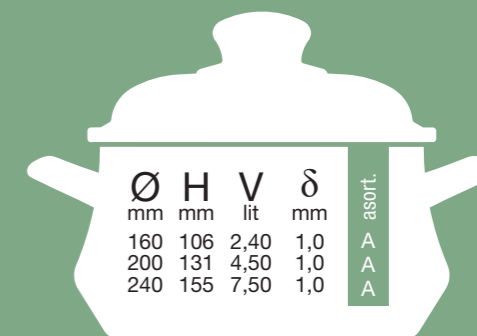

Art.000424

- Duboka šerpa sa poklopcem
- Stew pot with lid
- Faitout haut avec couvercle
- Мелкая кастрюля с крышкой