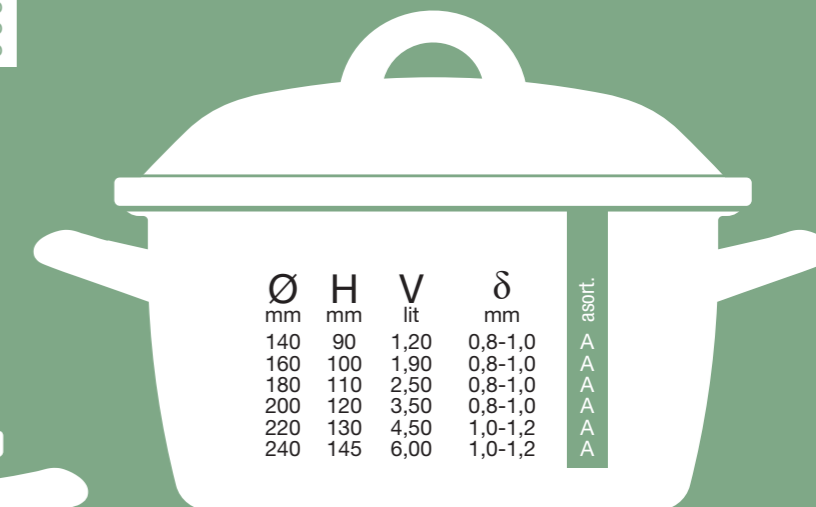

Art.000500

- Duboka šerpa sa poklopcem
- Stew pot with lid
- Faitout haut avec couvercle
- Мелкая кастрюля с крышкой

Ø	H	V	δ	asort.
mm	mm	lit	mm	
140	90	1,20	0,8-1,0	
160	100	1,90	0,8-1,0	
180	110	2,50	0,8-1,0	
200	120	3,50	0,8-1,0	
220	130	4,50	1,0-1,2	
240	145	6,00	1,0-1,2